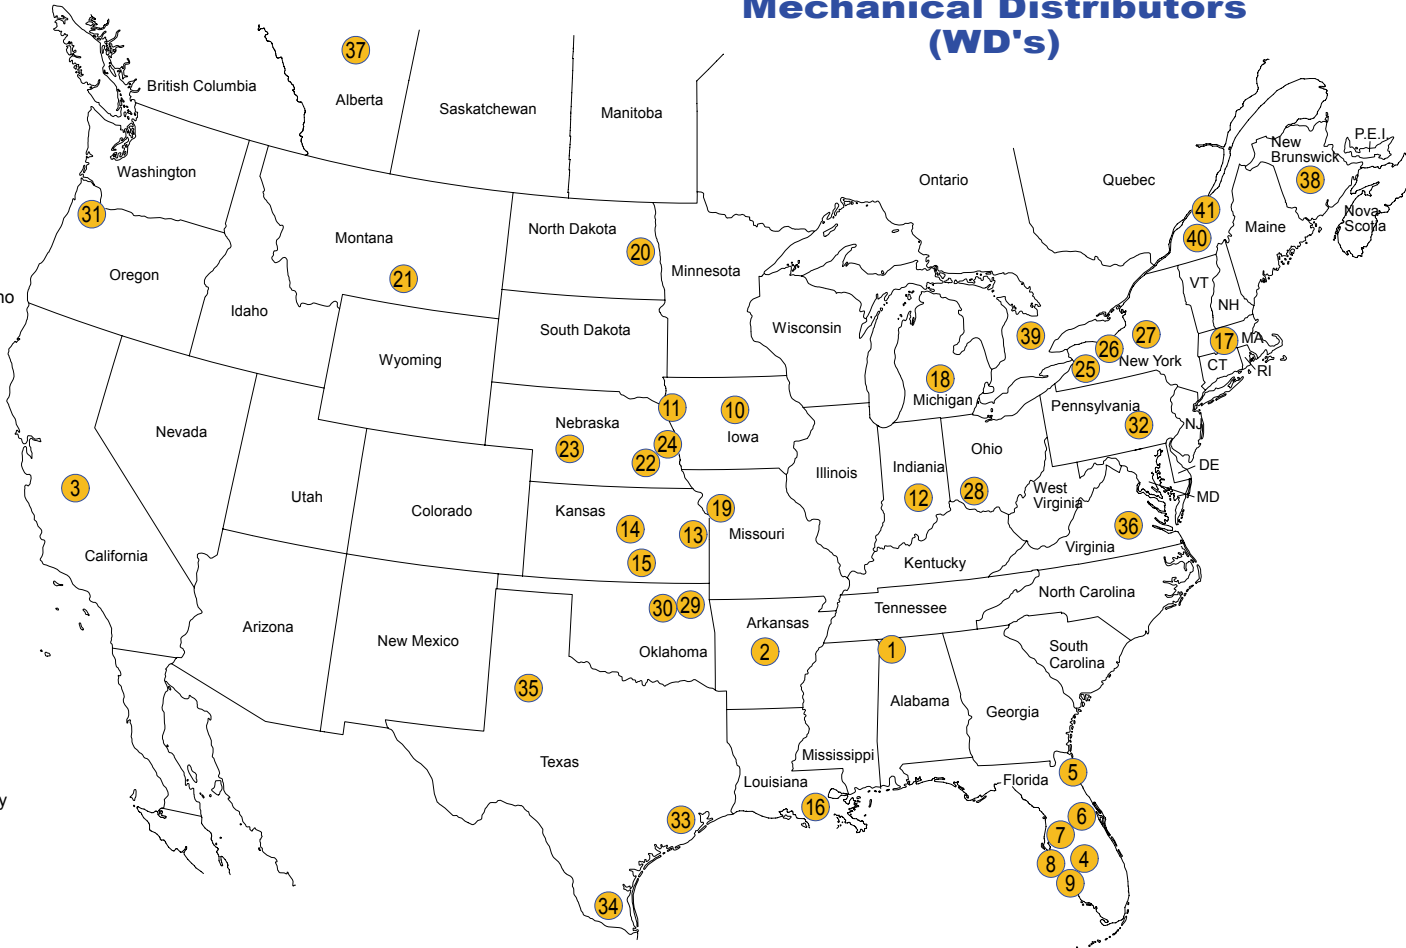

## Mechanical Distributors (WD's)

- 1 Shoals Driveshaft  
Muscle Shoals, AL  
256-381-2177
- 2 Royal Brass & Hose  
Little Rock, AR  
501-562-5054
- 3 Driveline Service of Fresno  
Fresno, CA  
559-266-1673
- 4 Desoto Automotive  
Arcadia, FL  
863-494-3920
- 5 Florida Powertrain  
Jacksonville, FL  
904-354-5691
- 6 Florida Powertrain  
Orlando, FL  
407-291-1441
- 7 Florida Powertrain  
Tampa, FL  
813-623-6713
- 8 Fleet Pride  
Sarasota, FL  
941-355-8836
- 9 Florida Powertrain  
Sarasota, FL  
941-360-2490
- 10 Des Moines Iron & Supply  
Des Moines, IA  
515-243-0177
- 11 A & I Products  
Rock Valley, IA  
800-657-4343
- 12 Joint & Clutch Service  
Indianapolis, IN  
317-264-5038
- 13 Inland Truck Parts  
Olathe, KS  
913-492-7559
- 14 Inland Truck Parts  
Salina, KS  
785-825-9555
- 15 Inland Truck Parts  
Wichita, KS  
316-945-0255

- 22 Inland Truck Parts  
Lincoln, NE  
402-464-9393
- 23 Inland Truck Parts  
North Platte, NE  
308-532-4188
- 24 Inland Truck Parts  
Omaha, NE  
402-331-1222

- 25 Fleet Pride  
Cheektowaga, NY  
716-895-1111
- 26 Fleet Pride  
Rochester, NY  
585-464-8584
- 27 Fleet Pride  
Syracuse, NY  
315-475-7241

- 28 Drivetrain Specialists  
Cincinnati, OH  
513-874-3680
- 29 Inland Truck Parts  
Tulsa, OK  
918-663-7430
- 30 Power Train  
Tulsa, OK  
918-445-2220
- 31 Driveline Service Portland  
Portland, OR  
503-289-2264
- 32 Paul B. Zimmerman Inc.  
Lititz, PA  
717-738-7350
- 33 Whites  
Houston, TX  
713-928-2632
- 34 A&M Farm and Tractor  
McAllen, TX  
956-630-1985
- 35 Driveline Express  
Lubbock, TX  
806-762-5896
- 36 Uteco  
Richmond, VA  
804-266-7807
- 37 Pat's Driveline Specialty  
Edmonton, Alberta  
780-452-2344
- 38 Maritime Farm Supply  
Berry Mills, New Brunswick  
506-857-3134
- 39 Canadian Farm Supply  
St. Mary's, Ontario  
519-461-1739
- 40 Machinerie Agricole St. Cesaire  
St. Cesaire, Quebec  
450-469-4081
- 41 MTI Canada  
Saint Romuald, Quebec  
418-839-4127